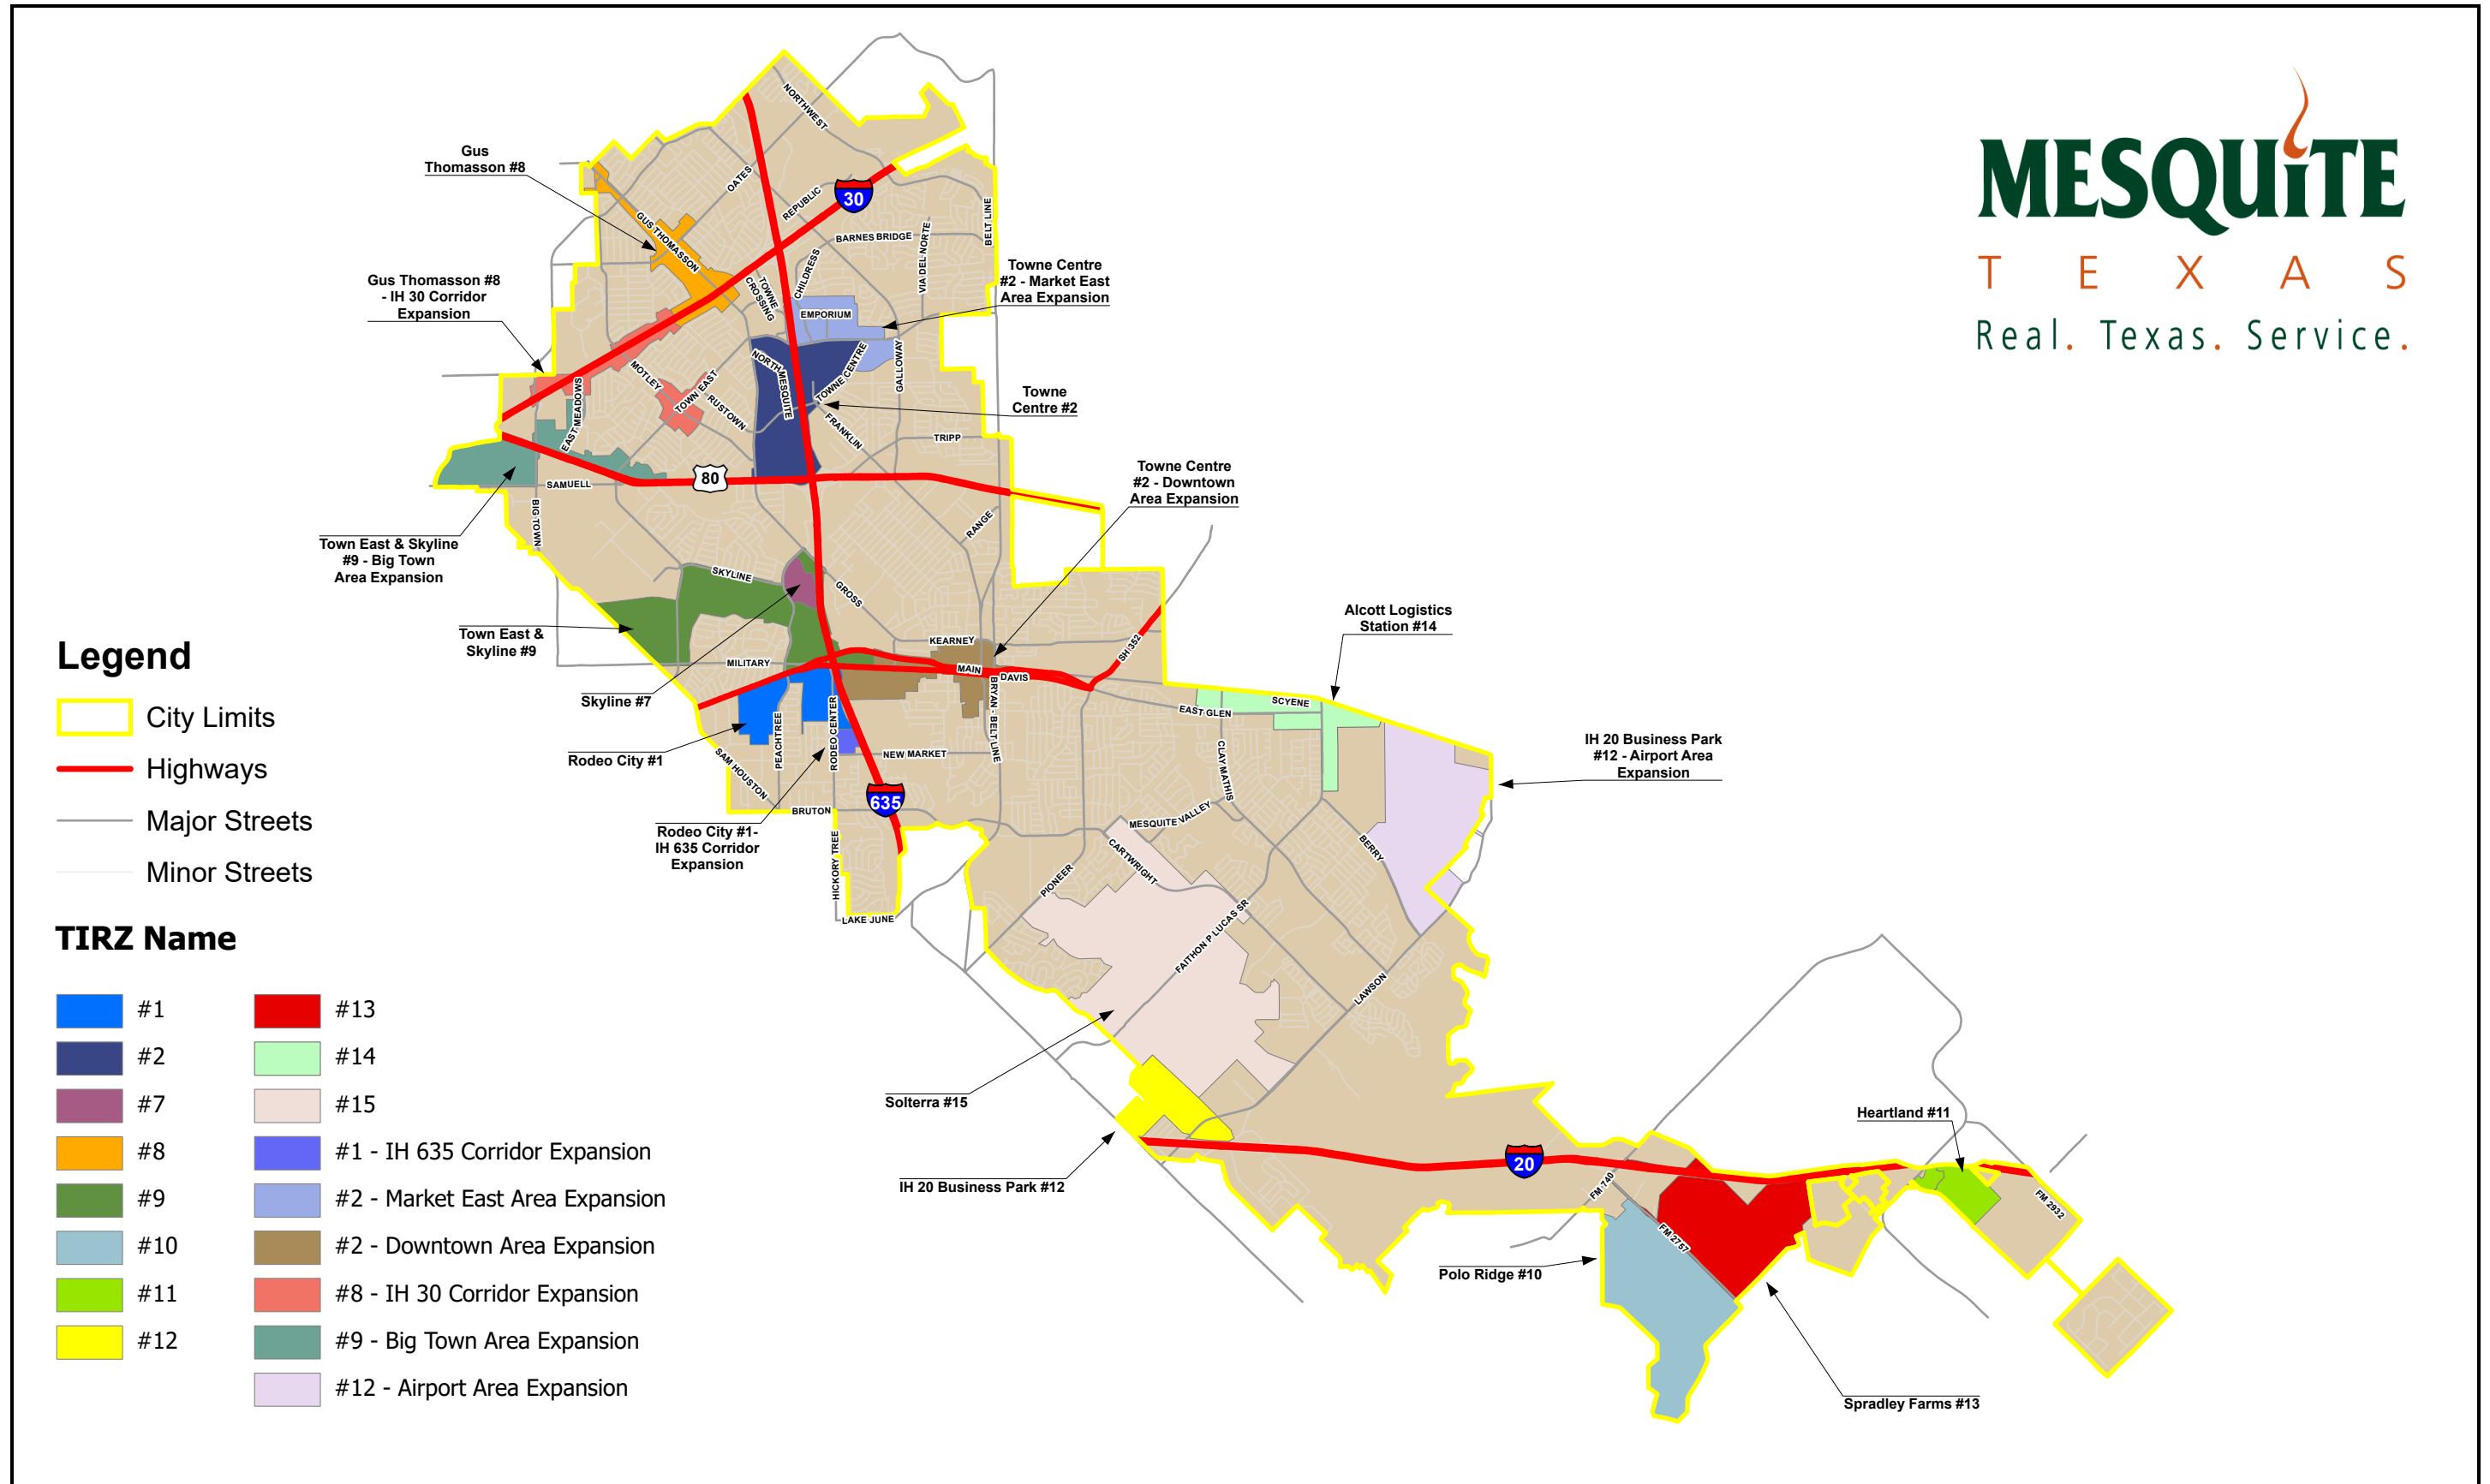

Mesquite TIRZ Map

Legend

- City Limits
- Highways
- Major Streets
- Minor Streets

TIRZ Name

- | | |
|--|--|
| #1 | #13 |
| #2 | #14 |
| #7 | #15 |
| #8 | #1 - IH 635 Corridor Expansion |
| #9 | #2 - Market East Area Expansion |
| #10 | #2 - Downtown Area Expansion |
| #11 | #8 - IH 30 Corridor Expansion |
| #12 | #9 - Big Town Area Expansion |
| | #12 - Airport Area Expansion |

Author: Gabrielle Allen, GIS
Date: 7/19/2021

Path: Q:\GIS\Projects\Economic_Development\Maps\TIRZ_District_Map