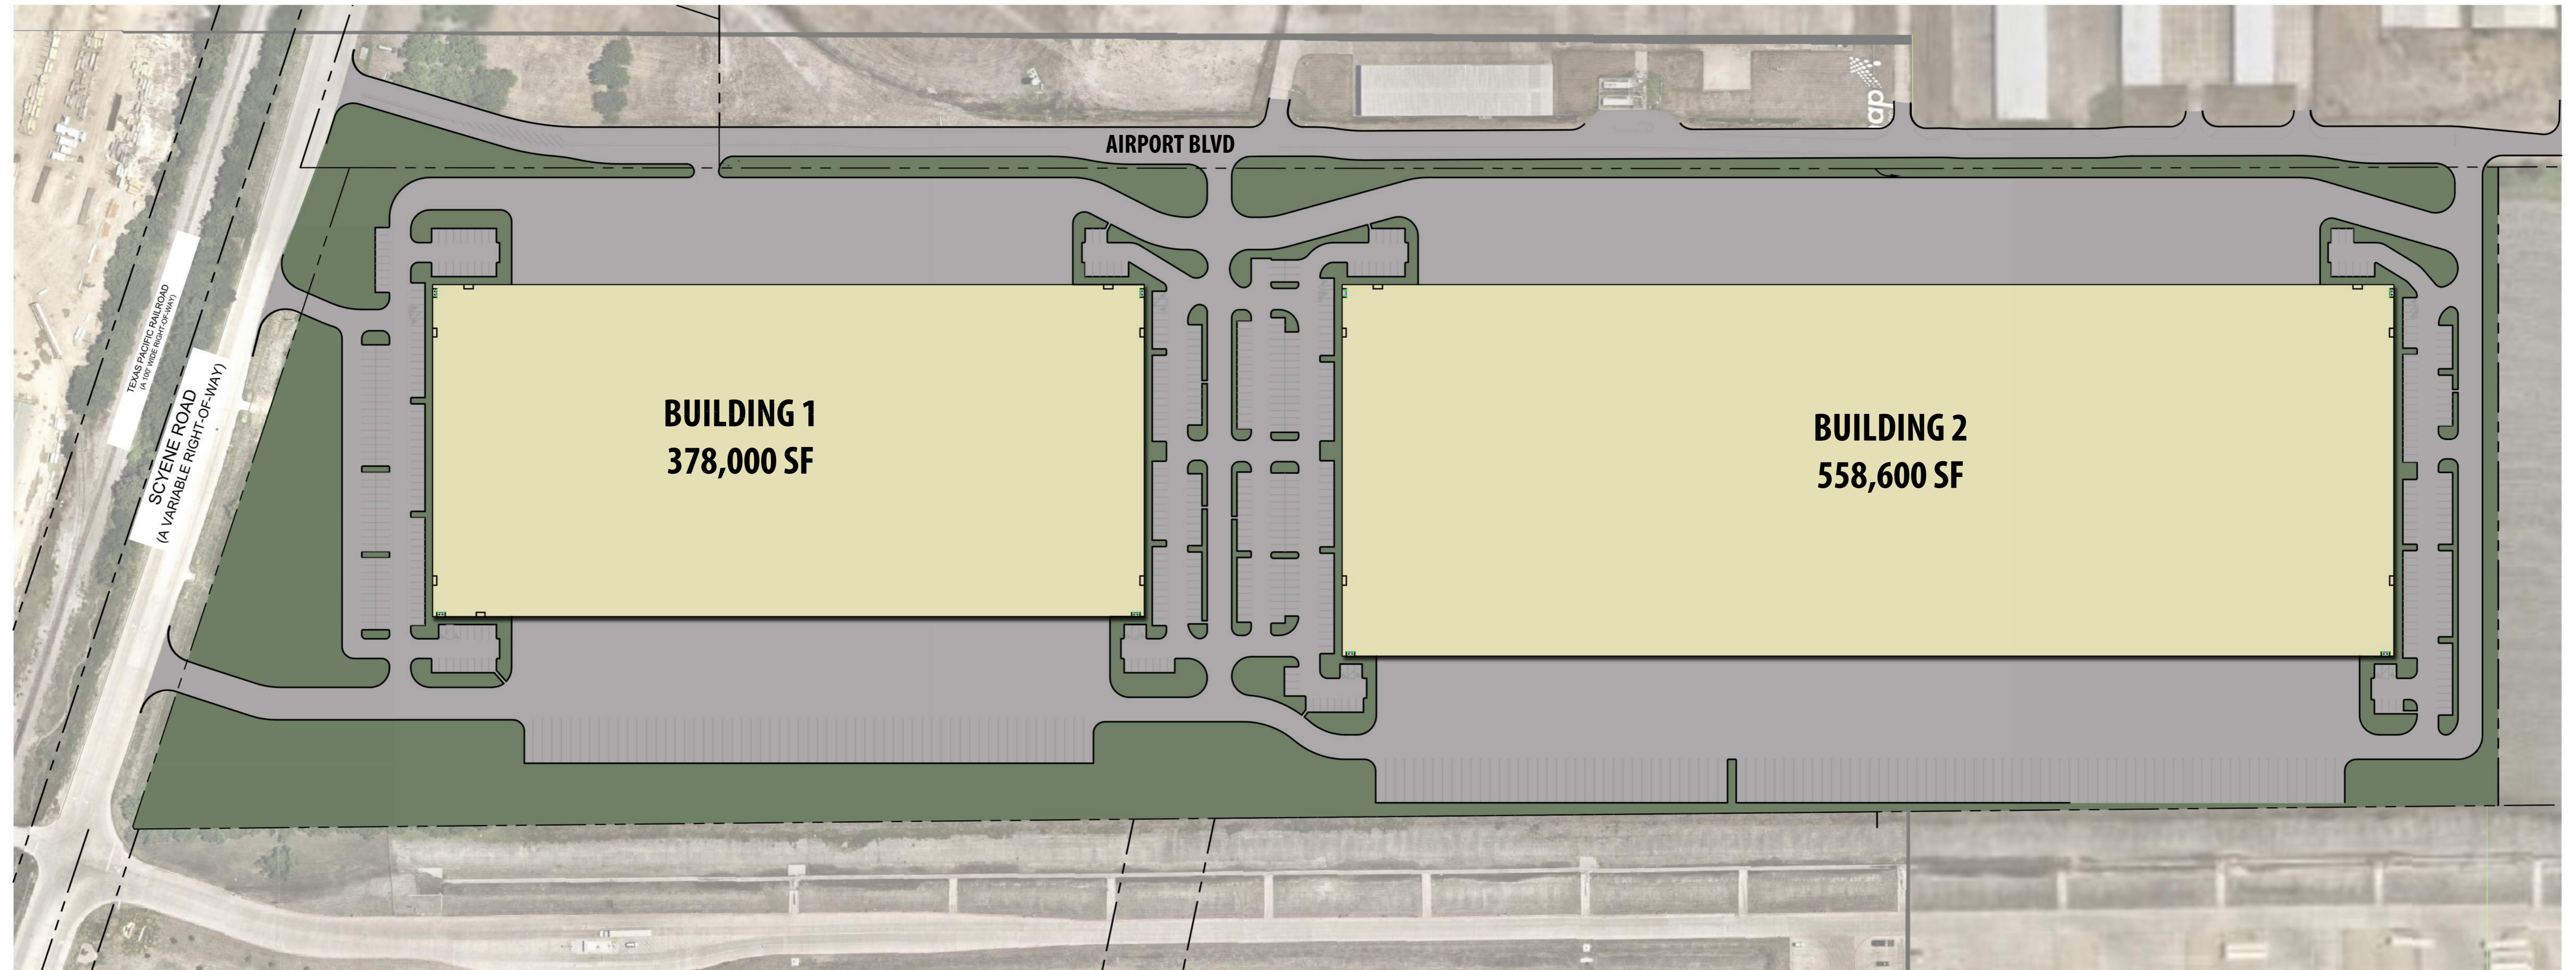

- *Breaking ground soon
- *Could do a design build

DALFEN - MESQUITE INDUSTRIAL

Contact Matt Dornak, Managing Director for Industrial, STREAM Realty, mdornak@streamrealty.com, (512) 633-0709