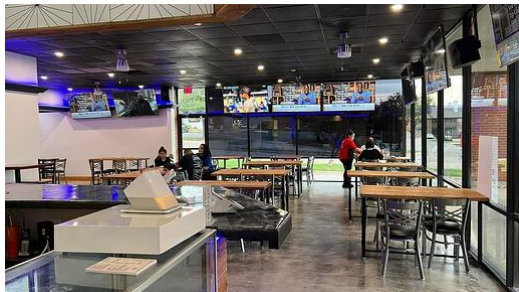

promoting their business on sight. To inquire about being a sponsor, please [email Lexie](#). To inquire about being a vendor, please [email Yvonne](#).

New Business