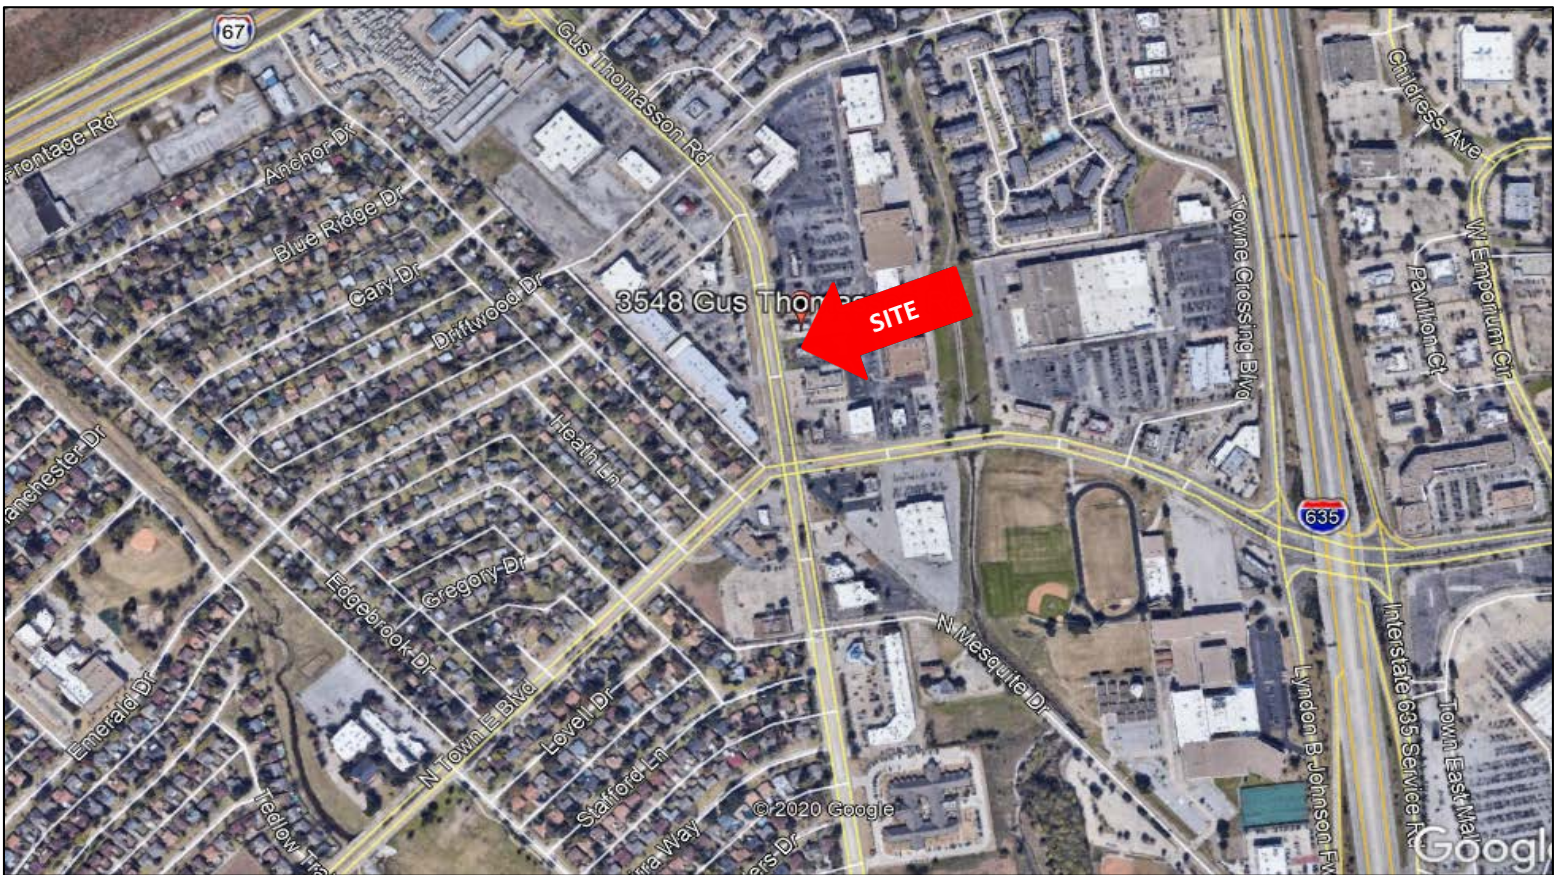

For more information, please contact:

Mike McElwee
Principal
mike.mcelwee@avisonyoung.com
214.269.3124

Pride Snow
Associate
pride.snow@avisonyoung.com
214.765.0546