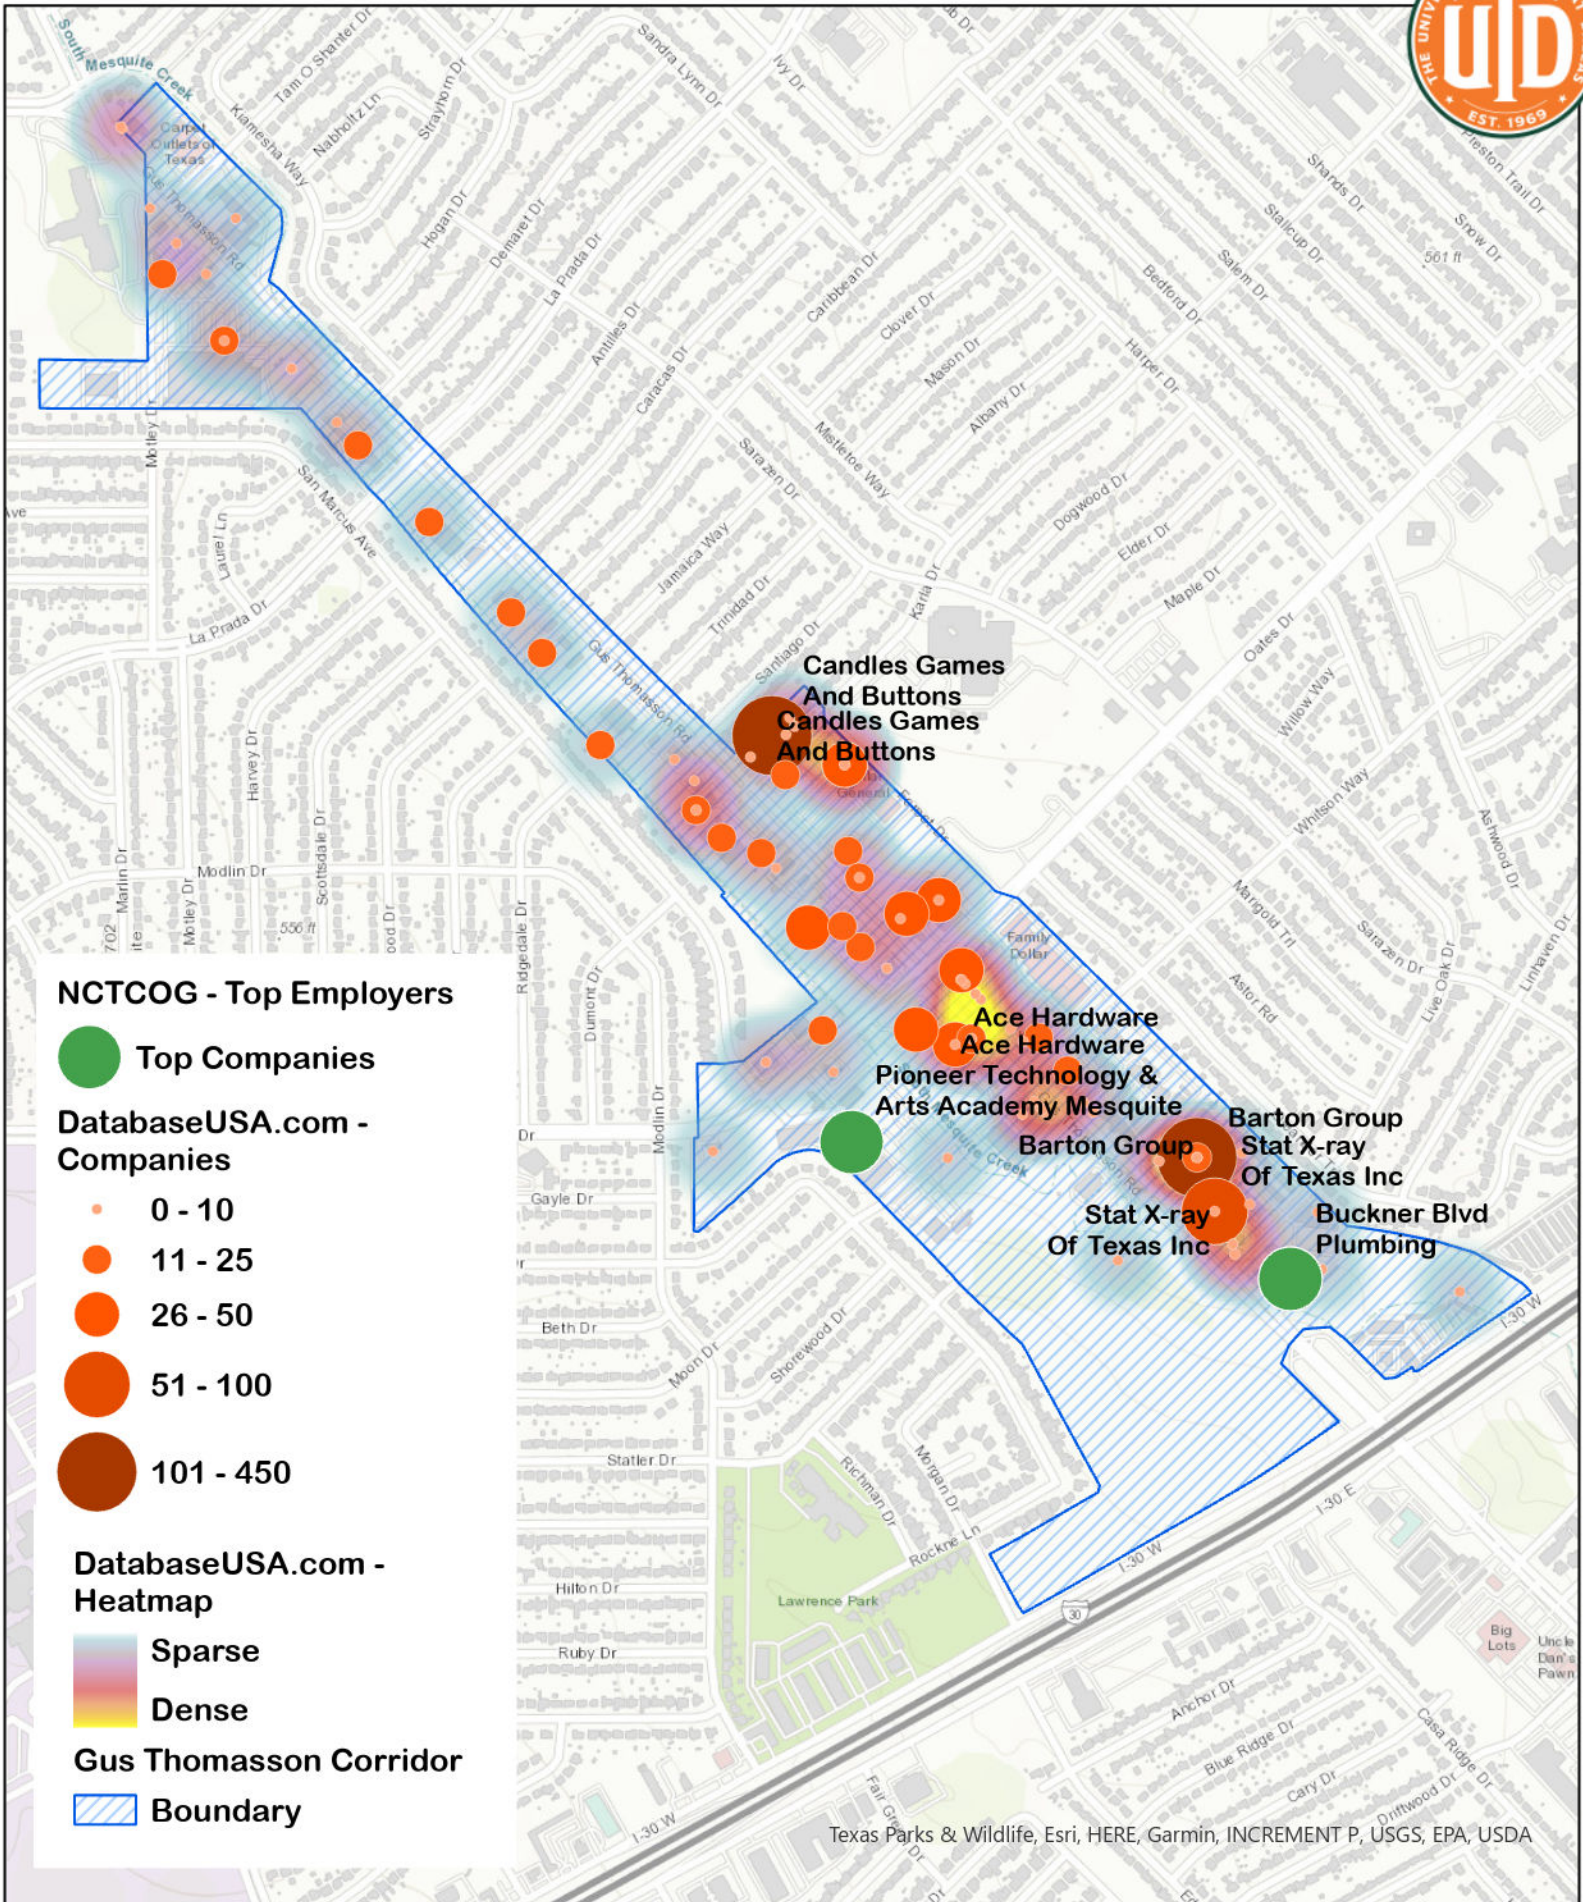

Businesses Within the Gus Thomasson Corridor

NCTCOG - Top Employers

● Top Companies

DatabaseUSA.com - Companies

- 0 - 10
- 11 - 25
- 26 - 50
- 51 - 100
- 101 - 450

DatabaseUSA.com - Heatmap

- Sparse
- Dense

Gus Thomasson Corridor

▨ Boundary

Texas Parks & Wildlife, Esri, HERE, Garmin, INCREMENT P, USGS, EPA, USDA